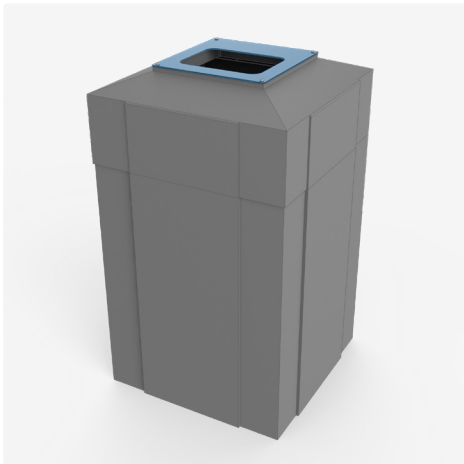

Refuse + Recycle

Hex Refuse Container

 **Overall size:** 19.50" w x 29.50" h x 17" d

 **Recommended bag size:** 40" x 48" (30-40 gallon)

 **Shipping weight:** 17 lbs

- Durable 2-piece garbage disposal unit
- Rotomoulded UV stabilized polyethylene
- Uses standard household green garbage bags

Uses:

- Waste disposal, recyclables, bulk product storage (sand, stone, etc.)

Square Refuse Container

 **Overall size:** 19.50" w x 36.25" h x 20.25" d

 **Recommended bag size:** 30" x 36" (20-30 gallon)

 **Shipping weight:** 20 lbs

- Durable 2-piece garbage disposal unit
- Rotomoulded UV stabilized polyethylene
- Uses standard household green garbage bags

Uses:

- Waste disposal, recyclables, bulk product storage (sand, stone, etc.)