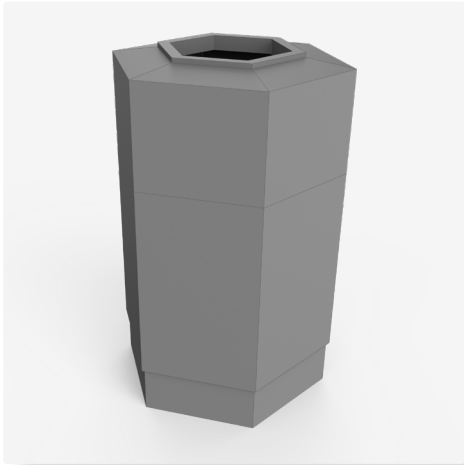

Refuse + Recycle

Hex Refuse Container

 **Overall size:** 19.50" w x 29.50" h x 17" d

 **Recommended bag size:** 40" x 48" (30-40 gallon)

 **Shipping weight:** 17 lbs

- Durable 2-piece garbage disposal unit
- Rotomoulded UV stabilized polyethylene
- Uses standard household green garbage bags

Uses:

- Waste disposal, recyclables, bulk product storage (sand, stone, etc.)

Square Refuse Container

 **Overall size:** 19.50" w x 36.25" h x 20.25" d

 **Recommended bag size:** 30" x 36" (20-30 gallon)

 **Shipping weight:** 20 lbs

- Durable 2-piece garbage disposal unit
- Rotomoulded UV stabilized polyethylene
- Uses standard household green garbage bags

Uses:

- Waste disposal, recyclables, bulk product storage (sand, stone, etc.)